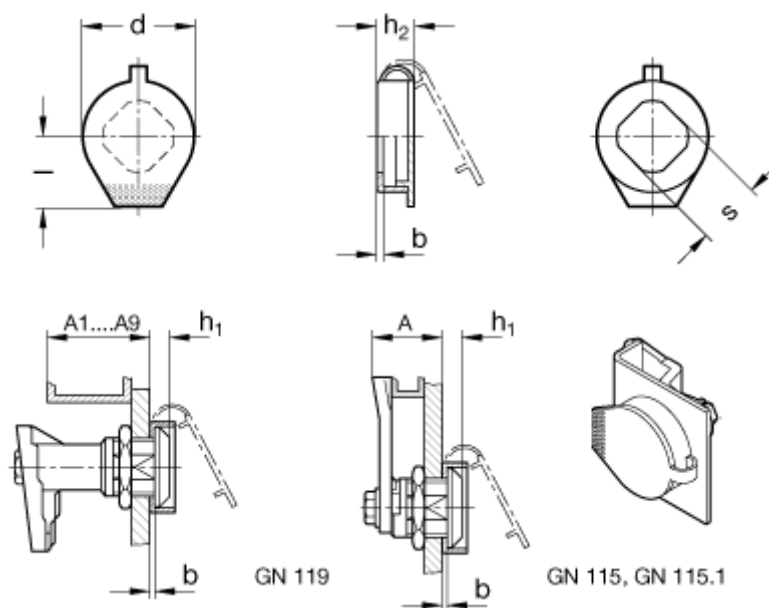

Article number: 2012036205

Description: E+G Protective caps for locks type GN 115
GN 120-36-20,5

Measures

b = 2
d = 36
h1 = 8
h2 = 12
l = 23
s = 20,5